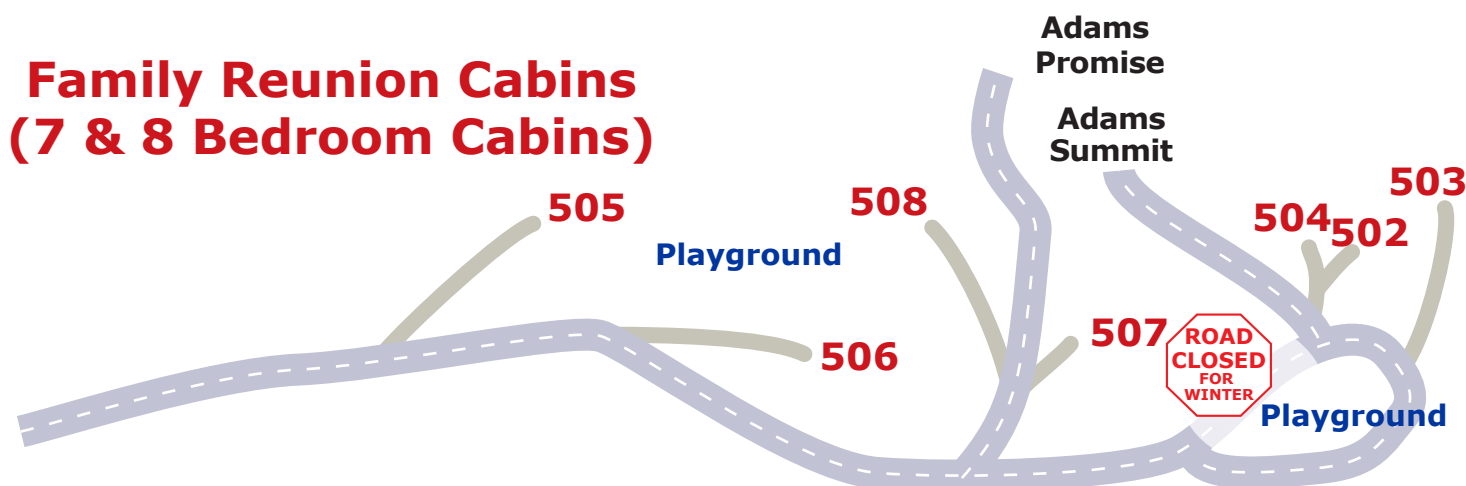

* Cabins Available for Adoption
Pet Free Cabins

CABIN LOCATION KEY NUMERICAL

- | | |
|-------------------|----------------------|
| 01 Reflection | 36 Hope |
| 02 Fox Den | 37 Sitzmark |
| 03 Driftwood | 38 Hermosa |
| 04 Yarrow | 39 Spruce |
| 05 Alpenglow | 40 Bluebonnet |
| 06 Magpie | 41 Bright Star |
| 07 Tabernash | 42 Evergreen |
| 08 Jamaa | 44 Westwood |
| 09 Marmot | 45 Lofty Dreams |
| 10 Wild Rose | 46 Tippecanoe |
| 12 Nacape | 50 Pinecone |
| 13 Elkhorn | 51 Telemark |
| 14 Mountainstar | 52 Bald Eagle* |
| 20 Bliss | 53 Magnolia |
| 21 Chickadee | 54 Treetop |
| 22 Longhorn | 55 High Flight |
| 23 Cheyenne | 56 Hallmark |
| 25 Beaver Dam | 57 Woodhaven |
| 26 Cassiopeia | 58 Longview |
| 27 Grandpa Snazzy | 59 Eagles Nest |
| 28 Northwind* | 60 Isaiah |
| 30 Blue Spruce* | 61 Misty |
| 31 Snow Cone | 62 Running Bear |
| 32 Orion | 63 Little White Dove |
| 33 Columbine | 64 Three Sons |
| 34 Pacaya | 65 Blue Ridge |
| 35 Bighorn | |

* Cabins Available for Adoption
Pet Free Cabins

**Cabin Area
(2 - 6 Bedroom Cabins)**

A - D Cabin Sites available for Adoption

**Family Reunion Cabins
(7 & 8 Bedroom Cabins)**

FAMILY REUNION LOCATION KEY

- 24 Willow
- 502 Snowberry
- 503 Timberline
- 504 Wilderness
- 505 Centennial
- 506 Heritage
- 507 Independence
- 508 Legacy