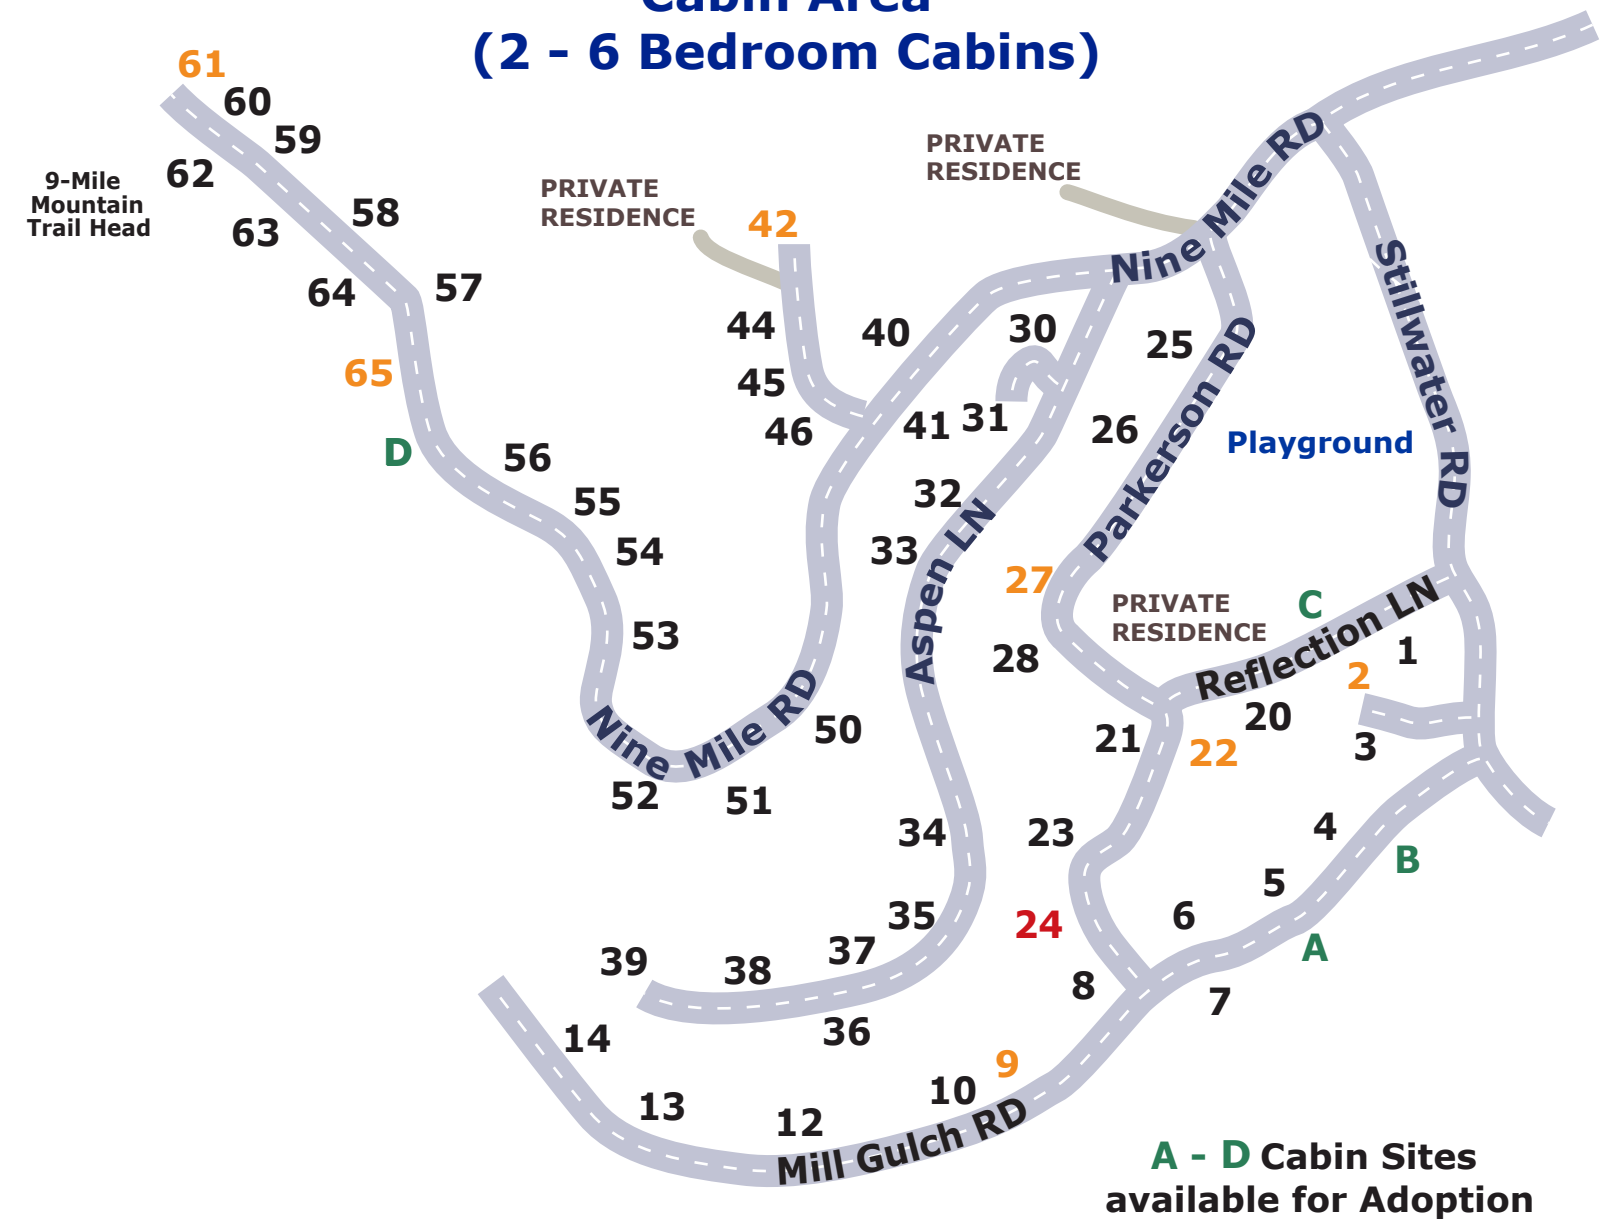

* Cabins Available for Adoption
Pet Free Cabins

CABIN LOCATION KEY NUMERICAL

01 Reflection	36 Hope
02 Fox Den	37 Sitzmark
03 Driftwood	38 Hermosa
04 Yarrow	39 Spruce
05 Alpenglow	40 Bluebonnet
06 Magpie	41 Bright Star
07 Tabernash	42 Evergreen
08 Jamaa	44 Westwood
09 Marmot	45 Lofty Dreams
10 Wild Rose	46 Tippecanoe
12 Nacape	50 Pinecone
13 Elkhorn	51 Telemark
14 Mountainstar	52 Bald Eagle*
20 Bliss	53 Magnolia
21 Chickadee	54 Treetop
22 Longhorn	55 High Flight
23 Cheyenne	56 Hallmark
25 Beaver Dam	57 Woodhaven
26 Cassiopeia	58 Longview
27 Grandpa Snazzy	59 Eagles Nest
28 Northwind*	60 Isaiah
30 Blue Spruce*	61 Misty
31 Snow Cone	62 Running Bear
32 Orion	63 Little White Dove
33 Columbine	64 Three Sons
34 Pacaya	65 Blue Ridge
35 Bighorn	

* Cabins Available for Adoption
Pet Free Cabins

**Cabin Area
(2 - 6 Bedroom Cabins)**

A - D Cabin Sites available for Adoption