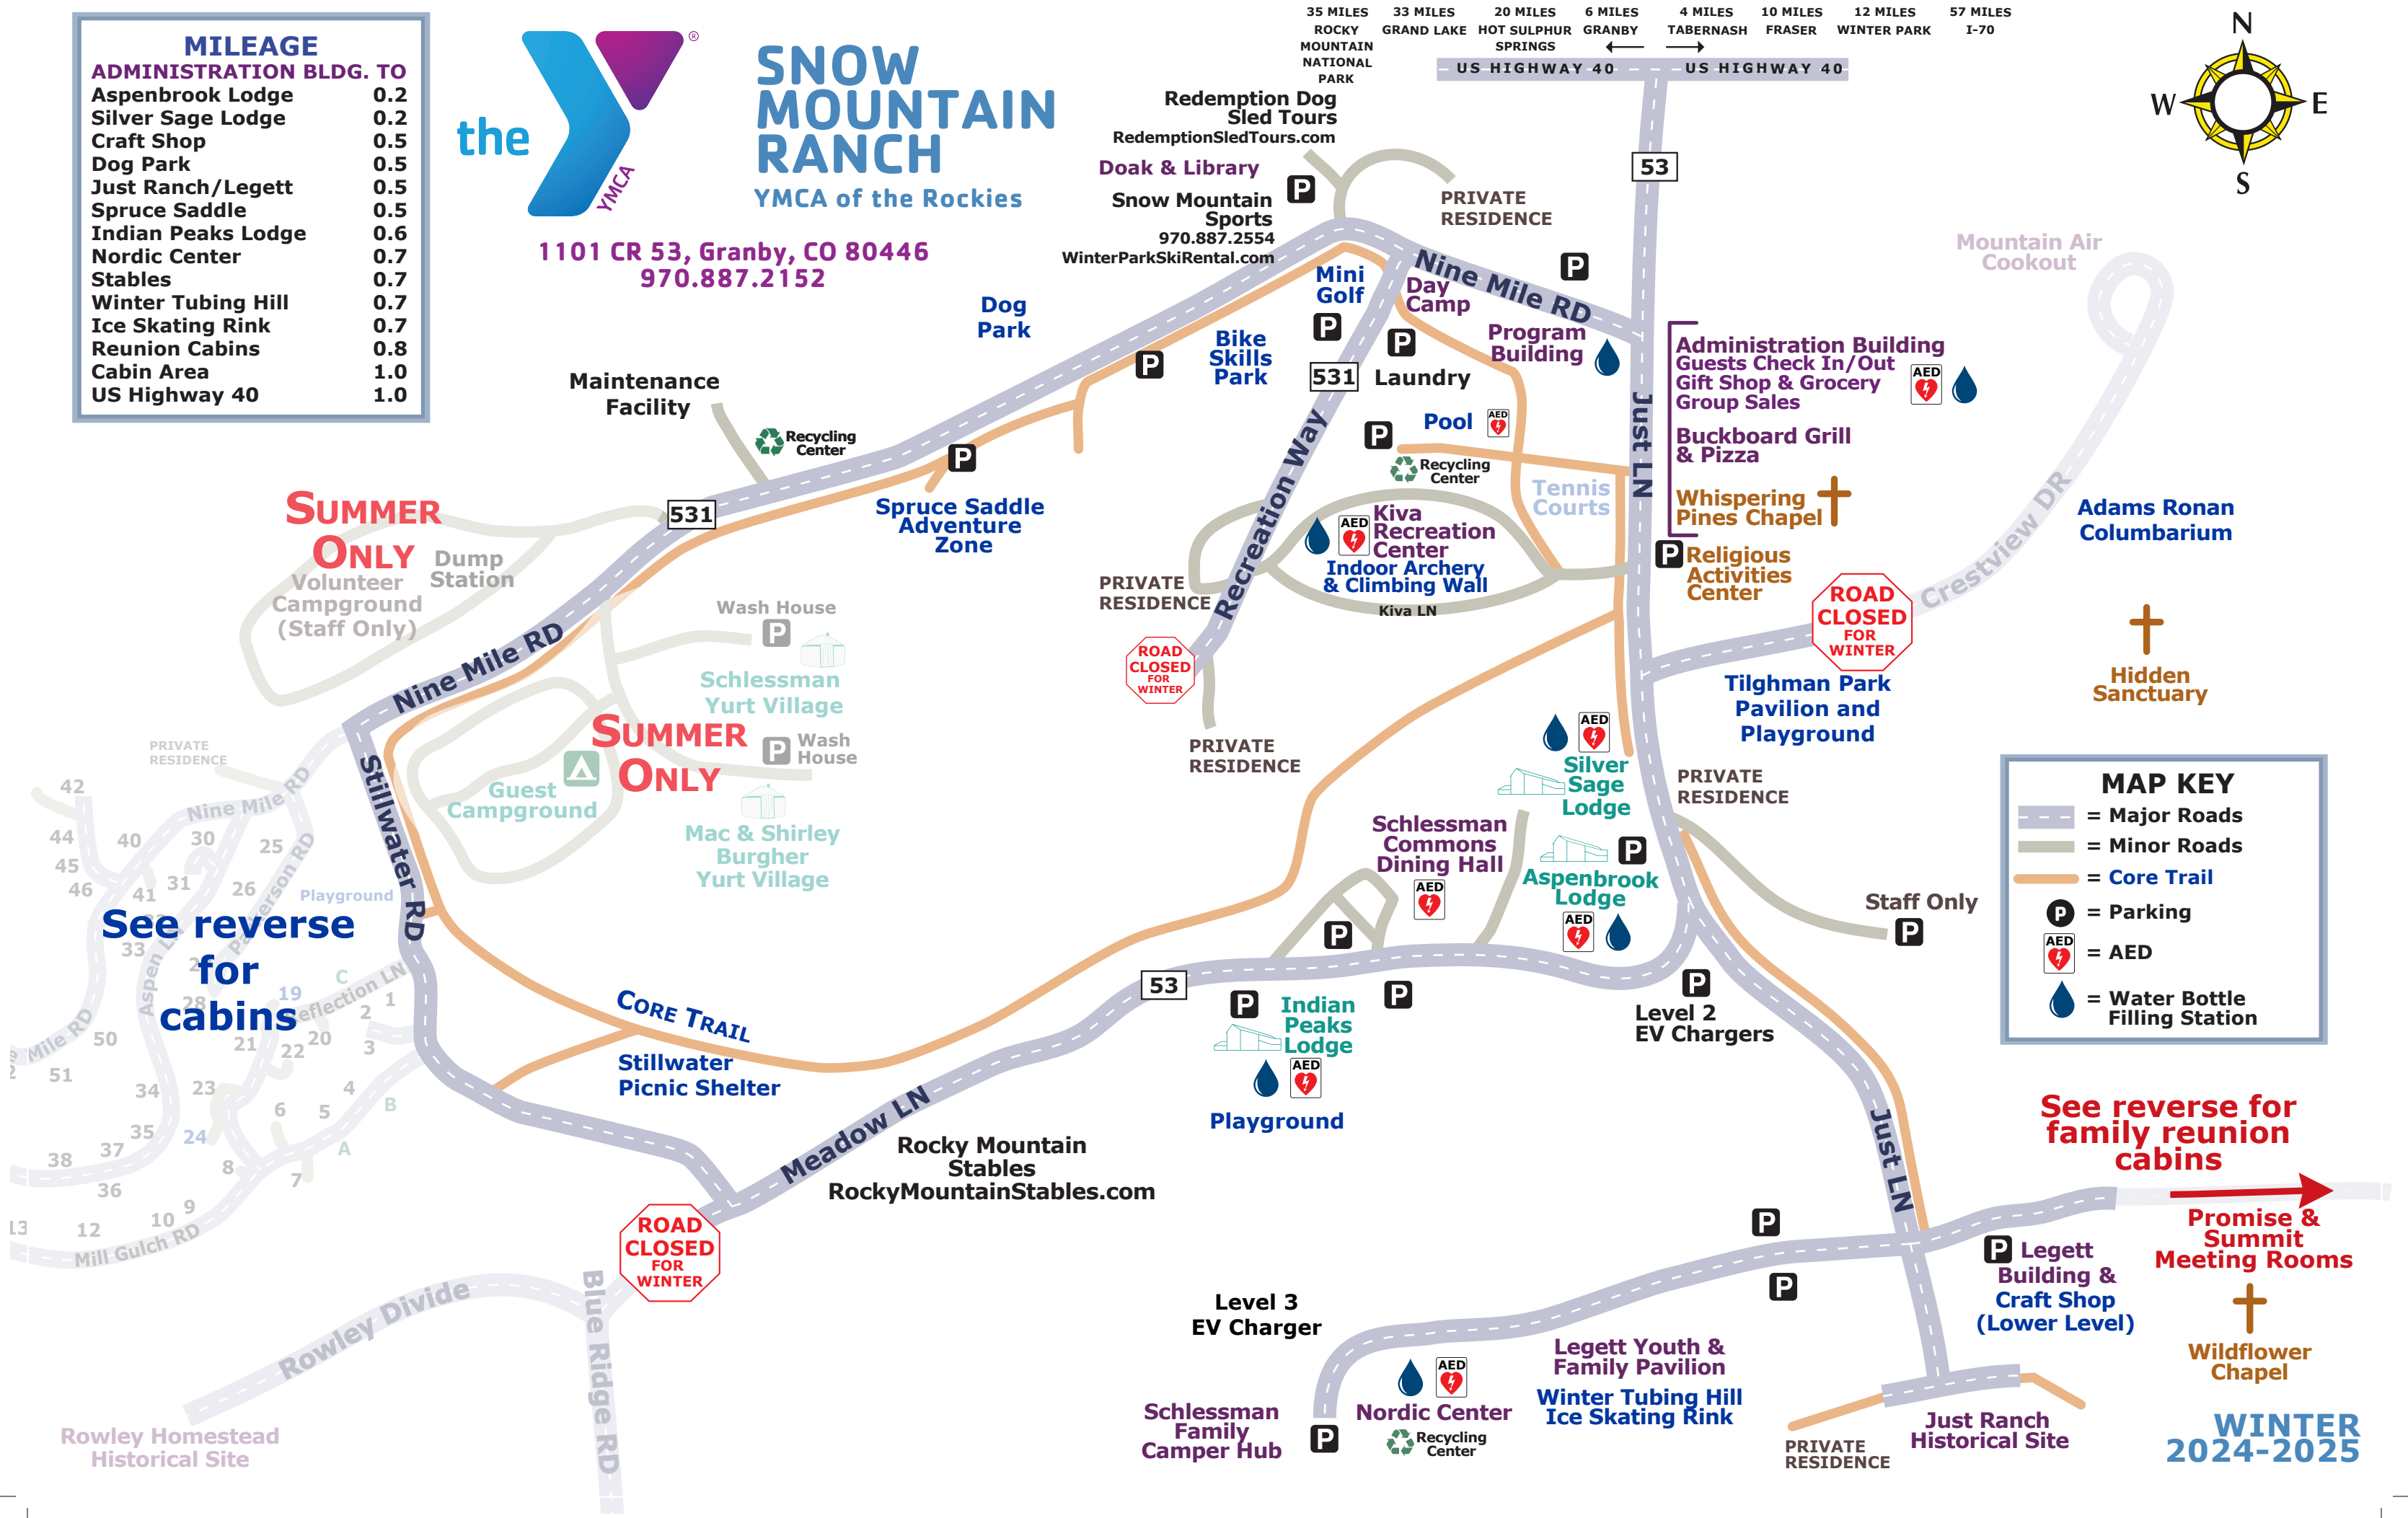

Check-In is by 6pm
Check-Out is 10am

CABIN LOCATION KEY ALPHABETICAL

- | | |
|----------------------|-----------------|
| 05 Alpenglow | 22 Longhorn |
| 52 Bald Eagle* | 58 Longview |
| 25 Beaver Dam | 53 Magnolia |
| 35 Bighorn | 6 Magpie |
| 20 Bliss | 9 Marmot |
| 40 Bluebonnet | 61 Misty |
| 65 Blue Ridge | 14 Mountainstar |
| 30 Blue Spruce* | 12 Nacape |
| 41 Bright Star | 28 Northwind* |
| 26 Cassiopeia | 32 Orion |
| 23 Cheyenne | 34 Pacaya |
| 21 Chickadee | 50 Pinecone |
| 33 Columbine | 01 Reflection |
| 03 Driftwood | 62 Running Bear |
| 59 Eagles Nest | 37 Sitzmark |
| 13 Elkhorn | 31 Snow Cone |
| 42 Evergreen | 39 Spruce |
| 02 Fox Den | 07 Tabernash |
| 27 Grandpa Snazzy | 51 Telemark |
| 56 Hallmark | 64 Three Sons |
| 38 Hermosa | 46 Tippecanoe |
| 55 High Flight | 54 Treetop |
| 36 Hope | 44 Westwood |
| 60 Isaiah | 10 Wild Rose |
| 08 Jamaa | 57 Woodhaven |
| 63 Little White Dove | 4 Yarrow |
| 45 Lofty Dreams | |

* Cabins Available for Adoption
Pet Free Cabins

**Cabin Area
(2 - 6 Bedroom Cabins)**

A - D Cabin Sites available for Adoption

**Family Reunion Cabins
(7 & 8 Bedroom Cabins)**

FAMILY REUNION LOCATION KEY

- 24 Willow
- 502 Snowberry
- 503 Timberline
- 504 Wilderness
- 505 Centennial
- 506 Heritage
- 507 Independence
- 508 Legacy

Speed Limit on the
YMCA of the
Rockies Snow
Mountain Ranch is
20 M.P.H.

MILEAGE	
ADMINISTRATION BLDG. TO	
Aspenbrook Lodge	0.2
Silver Sage Lodge	0.2
Craft Shop	0.5
Dog Park	0.5
Just Ranch/Legett	0.5
Spruce Saddle	0.5
Indian Peaks Lodge	0.6
Nordic Center	0.7
Stables	0.7
Winter Tubing Hill	0.7
Ice Skating Rink	0.7
Reunion Cabins	0.8
Cabin Area	1.0
US Highway 40	1.0

MAP KEY

- = Major Roads
- = Minor Roads
- = Core Trail
- P = Parking
- AED = AED
- 💧 = Water Bottle Filling Station

SUMMER ONLY

Dump Station
Volunteer Campground (Staff Only)

SUMMER ONLY

Guest Campground
Mac & Shirley Burgher Yurt Village