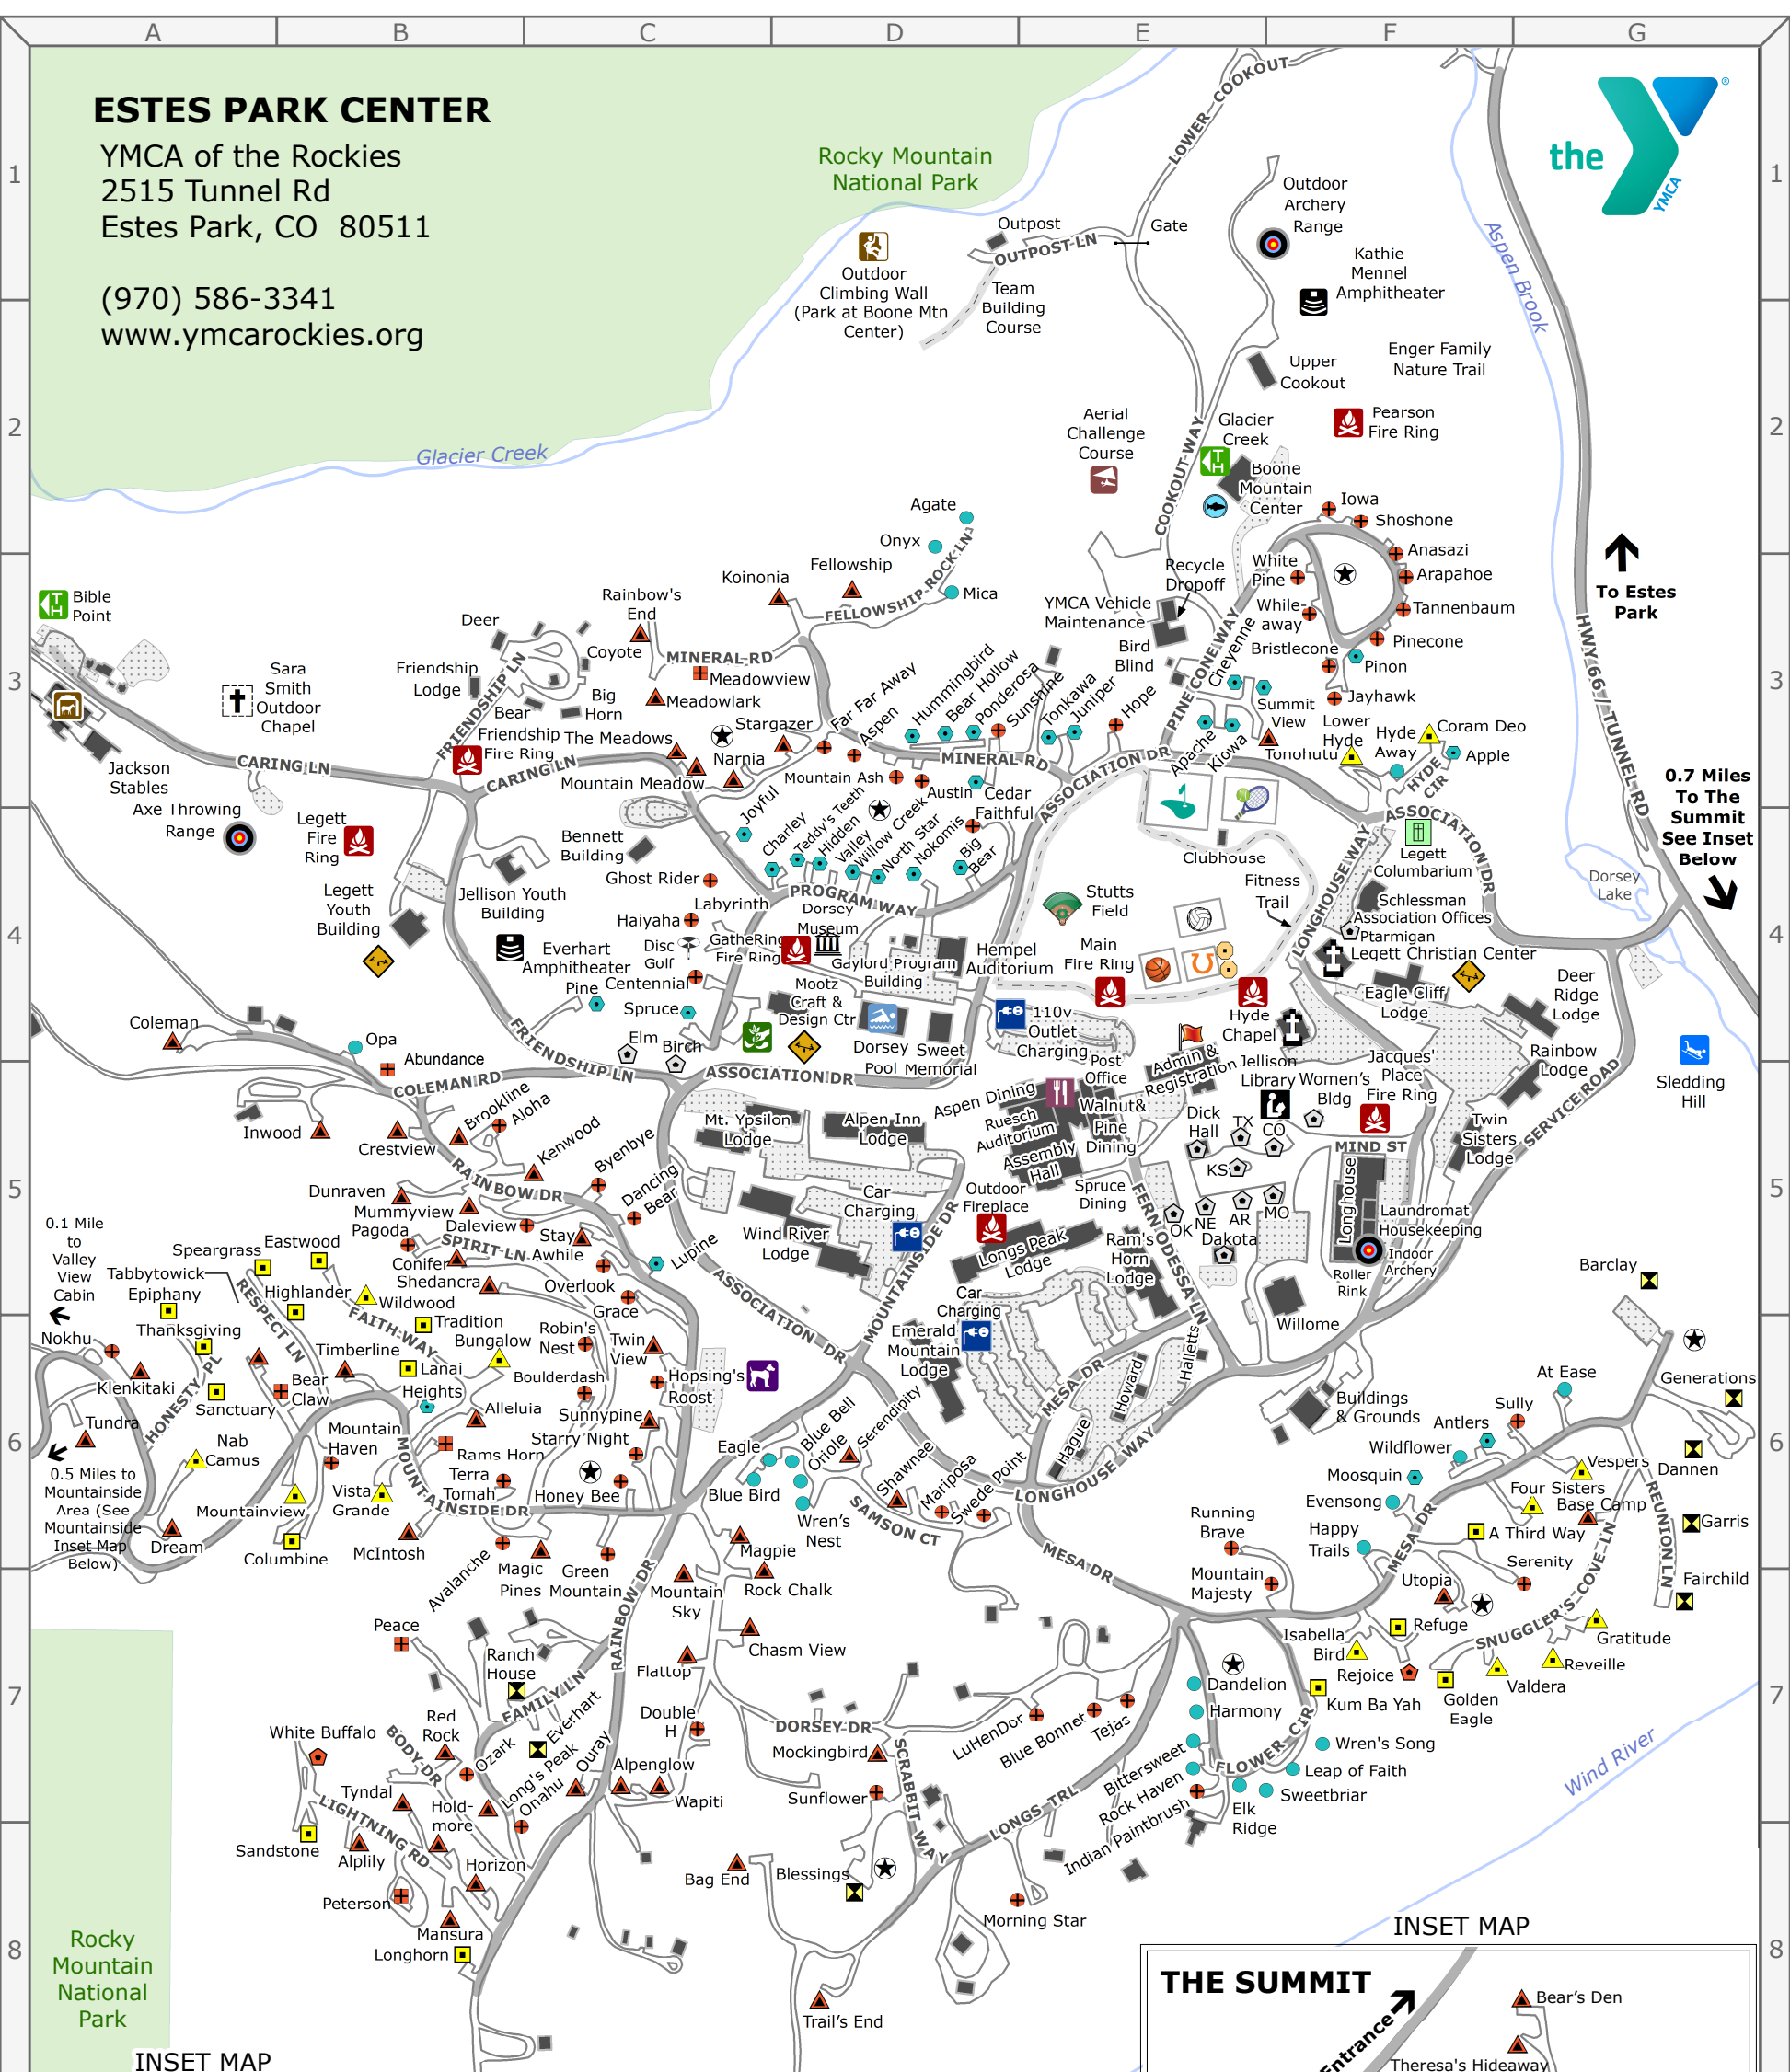

ESTES PARK CENTER

YMCA of the Rockies
2515 Tunnel Rd
Estes Park, CO 80511

(970) 586-3341
www.ymcarockies.org

Rocky Mountain National Park

Outdoor Climbing Wall (Park at Boone Mtn Center)
Team Building Course

To Estes Park

0.7 Miles To The Summit See Inset Below

0.1 Mile to Valley View Cabin
0.5 Miles to Mountainside Area (See Mountainside Inset Map Below)

Rocky Mountain National Park