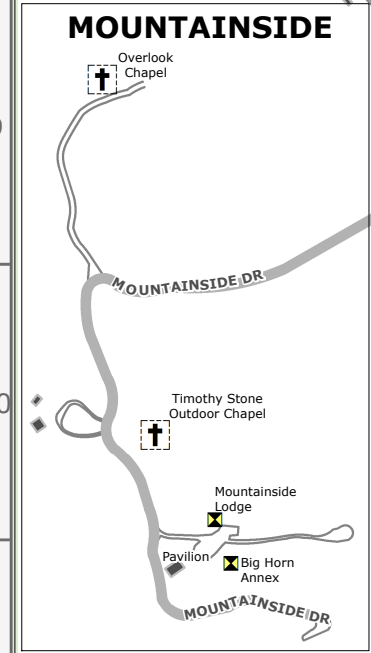

To Estes Park

0.7 Miles To The Summit See Inset Below

0.1 Mile to Valley View Cabin
0.5 Miles to Mountainside Area (See Mountainside Inset Map Below)

Rocky Mountain National Park

INSET MAP

CABINS					
	2 Bedroom Basic		5 Bedroom w/ Fireplace		
	2 Bedroom Midsize		3 Bedroom Plus		
	2 Bedroom w/ Fireplace		4 Bedroom Plus		
	3 Bedroom w/ Fireplace		Reunion Cabin		
	4 Bedroom w/ Fireplace		Meeting Cabin		
PROGRAMS & ACTIVITIES					
	Aerial Course		Columbarium		Stables
	Amphitheater		Dining		Mini Golf
	Archery Range		Disc Golf Start		Museum
	Baseball Field		Dog Park		Playground
	Basketball Court		Fire Ring		Indoor Pool
	Car Charging Station		Fly Fishing		Sledding Hill
	Indoor Chapel		Gaga Ball		Tennis Court
	Outdoor Chapel		Gathering Area		Trailhead
	Outdoor Classroom		Horseshoes		Volleyball
	Climbing Wall		Library		