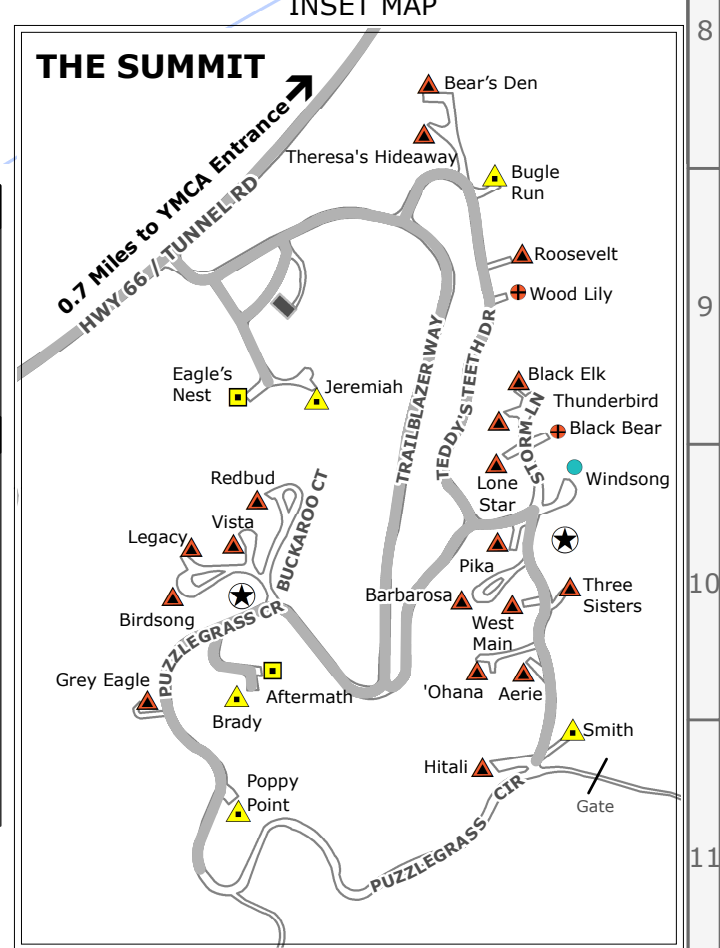

INSET MAP

Updated May 6, 2024

Guest Cabins & Lodging					Programs & Activities																																																																																																																																																																																																																																																																																																																																																																																																															
A Third Way	6F Dream	6A Lower Hyde	3F Running Brave	6E Administration Building- 1	5E Leggett Legacy Garden	4F	Abundance	B5 Dunraven	5B LuHenDor	7E Sanctuary	6A Archery Ranges	1F,4A,5F	4B	Aerie	10G Eagle	6C Lupine	5C Sandstone	8B Arkansas Meeting Cabin	5E Livery Fire Ring	8F	Aftermath	10F Eagle Cliff Lodge- 8	4F Magic Pines	6C Serendipity	6D Aspen Dining Hall- 3	5E Longhouse- 18	5F	Agate	2D Eagle's Nest	9F Magpie	6C Serenity	7G Assembly Hall- 4	5E Main Fire Ring	4E	Alleluia	6B Eastwood	5B Mansura	8B Shawnee	6D ATM- 1	5E Marmot Manor	4B	Aloha	5B Elk Ridge	7E Mariposa	6D Shedancra	5B Barclay Retreat Cabin- 24	5G Maude Jellison Library- 22	5F	Alpen Inn Lodge- 2	5D Emerald Mtn Lodge- 9	6D McIntosh	6B Shoshone	2F Basketball Court	4E Mini Golf	3E	Alpenglow	7C Epiphany	5A Meadowlark	3C Smith	11G Bear (Friendship Lodge)	3C Missouri Meeting Cabin	5F	Alplyly	8B Evensong	6F Meadows, The	3C Speargrass	5A Beech (Livery)	3A Moonshadow	4A	Anasazi	3F Everhart Reunion Cabin	7C Meadowview	3C Spruce	4C Bennett Building	4C Mootz Family Craft & Design Cntr- 5	4D	Antlers	6F Fairchild Reunion Cabin	7G Mica	3D Stargazer	3D Bible Point Trailhead	3A Mount Ypsilon Staff Lodge	5C	Apache	3E Faithful	4D Mockingbird	7D Starry Night	6C Big Horn (Friendship Lodge)	3C Mountainside Lodge	11A	Apple	3F Far Far Away	3D Moosquin	6F Stay Awhile	5C Big Horn Annex	11A Murphy's Mountain Dog Park- 39	6C	Arapahoe	3F Fellowship	3D Morning Star	8D Sully	6G Birch Meeting Cabin	5C Nature Explore Outdoor Cllsrm- 10	4D	Aspen	3D Flattop	7C Mountain Ash	3D Summit View	7D Bob Ecker Roller Rink	5F Nebraska Meeting Cabin	5E	At Ease	6G Four Sisters	6G Mountain Haven	6B Sunflower	3E Boone Family Mountain Cntr- 38	2E Oklahoma Meeting Cabin	5E	Austin	3D Garris Reunion Cabin	6G Mountain Majesty	7F Sunnypine	6C Buildings & Grounds Office- 21	6F Outdoor Climbing Wall	1D	Avalanche	6B Generations Reunion Cabin	6G Mountain Meadow	3C Sunshine	3D Colorado Meeting Cabin	5F Outpost Youth Building	1D	Bag End	8C Ghost Rider	4C Mountain Sky	7C Swede Point	6D Conference Office - 1	5E Overlook Chapel	9A	Barbarosa	10G Golden Eagle	7F Mountainside Lodge	7A Sweetbriar	7F Coyote (Friendship Lodge)	3C Peaceful Pines Duplex	3E	Barclay Reunion Cabin	5G Grace	5C Mountainview	6B Tabbytowick	6A Dannen Chapel- 16	4F Pearson Fire Ring	2F	Base Camp	6G Gratitude	7G Mummyview	5B Tannenbaum	3F Dannen Library- 16	4F Photo Park- 25	5C	Bear Claw	6B Green Mountain	6C Nab Camus	6A Teddy's Teeth	4D Dakota Meeting Cabin- 6	5E Pine Room Restaurant- 26	5E	Bear Hollow	3D Grey Eagle	10F Narnia	3C Tejas	7E Deer (Friendship Lodge)	3B Playground	4B,4D,4F	Bear's Den	8F Haiyaha	4C Nokhu	6A Terra Tomah	6B Dick Hall- 17	5E Ponder Chapel- 16	4F	Big Bear	4D Happy Trails	6F Nokomis	4D Thanksgiving	6A Disc Golf Start	4C Post Office- 26	5E	Big Horn Annex	7A Harmony	7E North Star	4D Theresa's Hideaway	8F Dorsey Museum- 20	4D Ptarmigan Meeting Cabin- 27	4F	Birdsong	10F Heights	6B 'Ohana	10G Three Sisters	10G Duncan Clubhouse	4E Rainbow Duplex	7B	Bittersweet	7E Hidden Valley	4D Onahu	8B Thunderbird	9G Elm Meeting Cabin	4C Retreat Cabins (8-Bedroom)- 30	6G	Black Bear	9G Highlander	5B Onyx	2D Timberline	6B Everhart Day Camp Amphitheater	4B Recycle Dropoff	3E	Black Elk	9G Hitlali	11G Opa	4B Tonkawa	3E Forest Grove	7B Ruesch Auditorium- 34	5E	Blessings Reunion Cabin	8D Holdmore	8B Oriole	6D Tonohutu	3F Friendship Fire Ring	3B Sara Smith Outdoor Chapel	3A	Blue Bell	6D Honey Bee	6C Ouray	7C Tradition	6B Friendship Staff Lodge	3B Sasquatch Fly Fishing	2E	Blue Bird	6C Hope	3E Overlook	5C Trail's End	8D Gaga Ball	4E Schlessman Association Offices- 11	4F	Blue Bonnet	7E Hoping's Roost	6C Ozark	7B Tundra	6A GatheRing Fire Ring	4D Singing Pines	7C	Boulderdash	6C Horizon	8B Pagoda	5B Twin Sisters Lodge- 23	5F Gaylord Program Building- 41	4D Sledding Hill - 40	4G	Brady	10G Hummingbird	3D Peace	7B Twin View	6C General Store- 1	5E Spruce Dining Hall	5E	Bristlecone	3F Hyde Away	3F Peterson	8B Tyndal	7B Glacier Creek Trailhead	2E State Meeting Cabins (see front)- 31	5E	Brookline	5B Indian Paintbrush	7E Pika	10G Utopia	7F Group Reservations Office- 11	2F Stutts Field	4E	Bugle Run	9G Inwood	5B Pine	4C Valdera	7F Guest Check-in- 1	5E Sweet Memorial Program Bldg- 32	4D	Bungalow	6B Iowa	2F Pinecone	3F Valley View	5A Hague Staff Lodge	6E Tennis Court	3E	Byenbye	5C Isabella Bird	7F Piñon	3F Vespers	6G Halletts Staff Lodge	6E Texas Meeting Cabin	5E	Cedar	3D Jayhawk	3F Ponderosa	3D Vista	10F Haywood	9F Timothy Stone Outdoor Chapel	10A	Centennial	4C Jeremiah	9F Poppy Point	11F Vista Grande	6B Hempel Auditorium- 12	4D Upper Cookout- 38	2E	Charley	4D Joyful	4C Rainbow Lodge - 28	5G Wapiti	7C Henry Dorsey Memorial Pool- 13	4D Volleyball Court	4E	Chasm View	7C Juniper	3E Rainbow's End	3C West Main	10G Horseshoes	4E Walnut Dining Room	5E	Cheyenne	3E Kenwood	5C Ram's Horn	6B Whileaway	3F Housekeeping Office	5F Whispering Pines	7C	Coleman	4A Kiowa	3E Ram's Horn Lodge- 29	5E White Buffalo	7B Howard Staff Lodge	6E Willome Conference Center- 35	5F	Columbine	6B Klenkitaki	6A Ranch House	7B White Pine	3F Hyde Chapel- 14	4F Women's Meeting Building- 37	5F	Conifer	5B Koinonia	3D Red Rock	7B Wildflower	6F Hyde Chapel Fire Ring	4E YMCA Vehicle Maintenance	3E	Coram Deo	3F Kum Ba Yah	7F Redbud	10F Wildwood	5B Jacques' Place Fire Ring	5F	Crestview	5B Lanai	6B Refuge	7F Willow Creek	4D Jackson Stables	3A	Daleview	5C Leap of Faith	7F Rejoice	7F Wind River Lodge- 36	5D Jellison Youth Building	4B	Dancing Bear	5C Legacy	10F Reveille	7G Windsong	10G Kansas Meeting Cabin	5E	Dandelion	7E Lone Star	10G Robin's Nest	6C Wood Lily	9G Kathie Mennel Amphitheater	2F	Dannen Reunion Cabin	6G Longhorn	8B Rock Chalk	6C Wren's Nest	6D Labyrinth	4D	Deer Ridge Lodge- 7	4G Long's Peak	7B Rock Haven	7E Wren's Song	7F Laundromat/Linen Exchange-15	5F	Double H	7C Longs Peak Lodge- 19	5E Roosevelt	9G	6E Leggett Christian Center- 16	4B