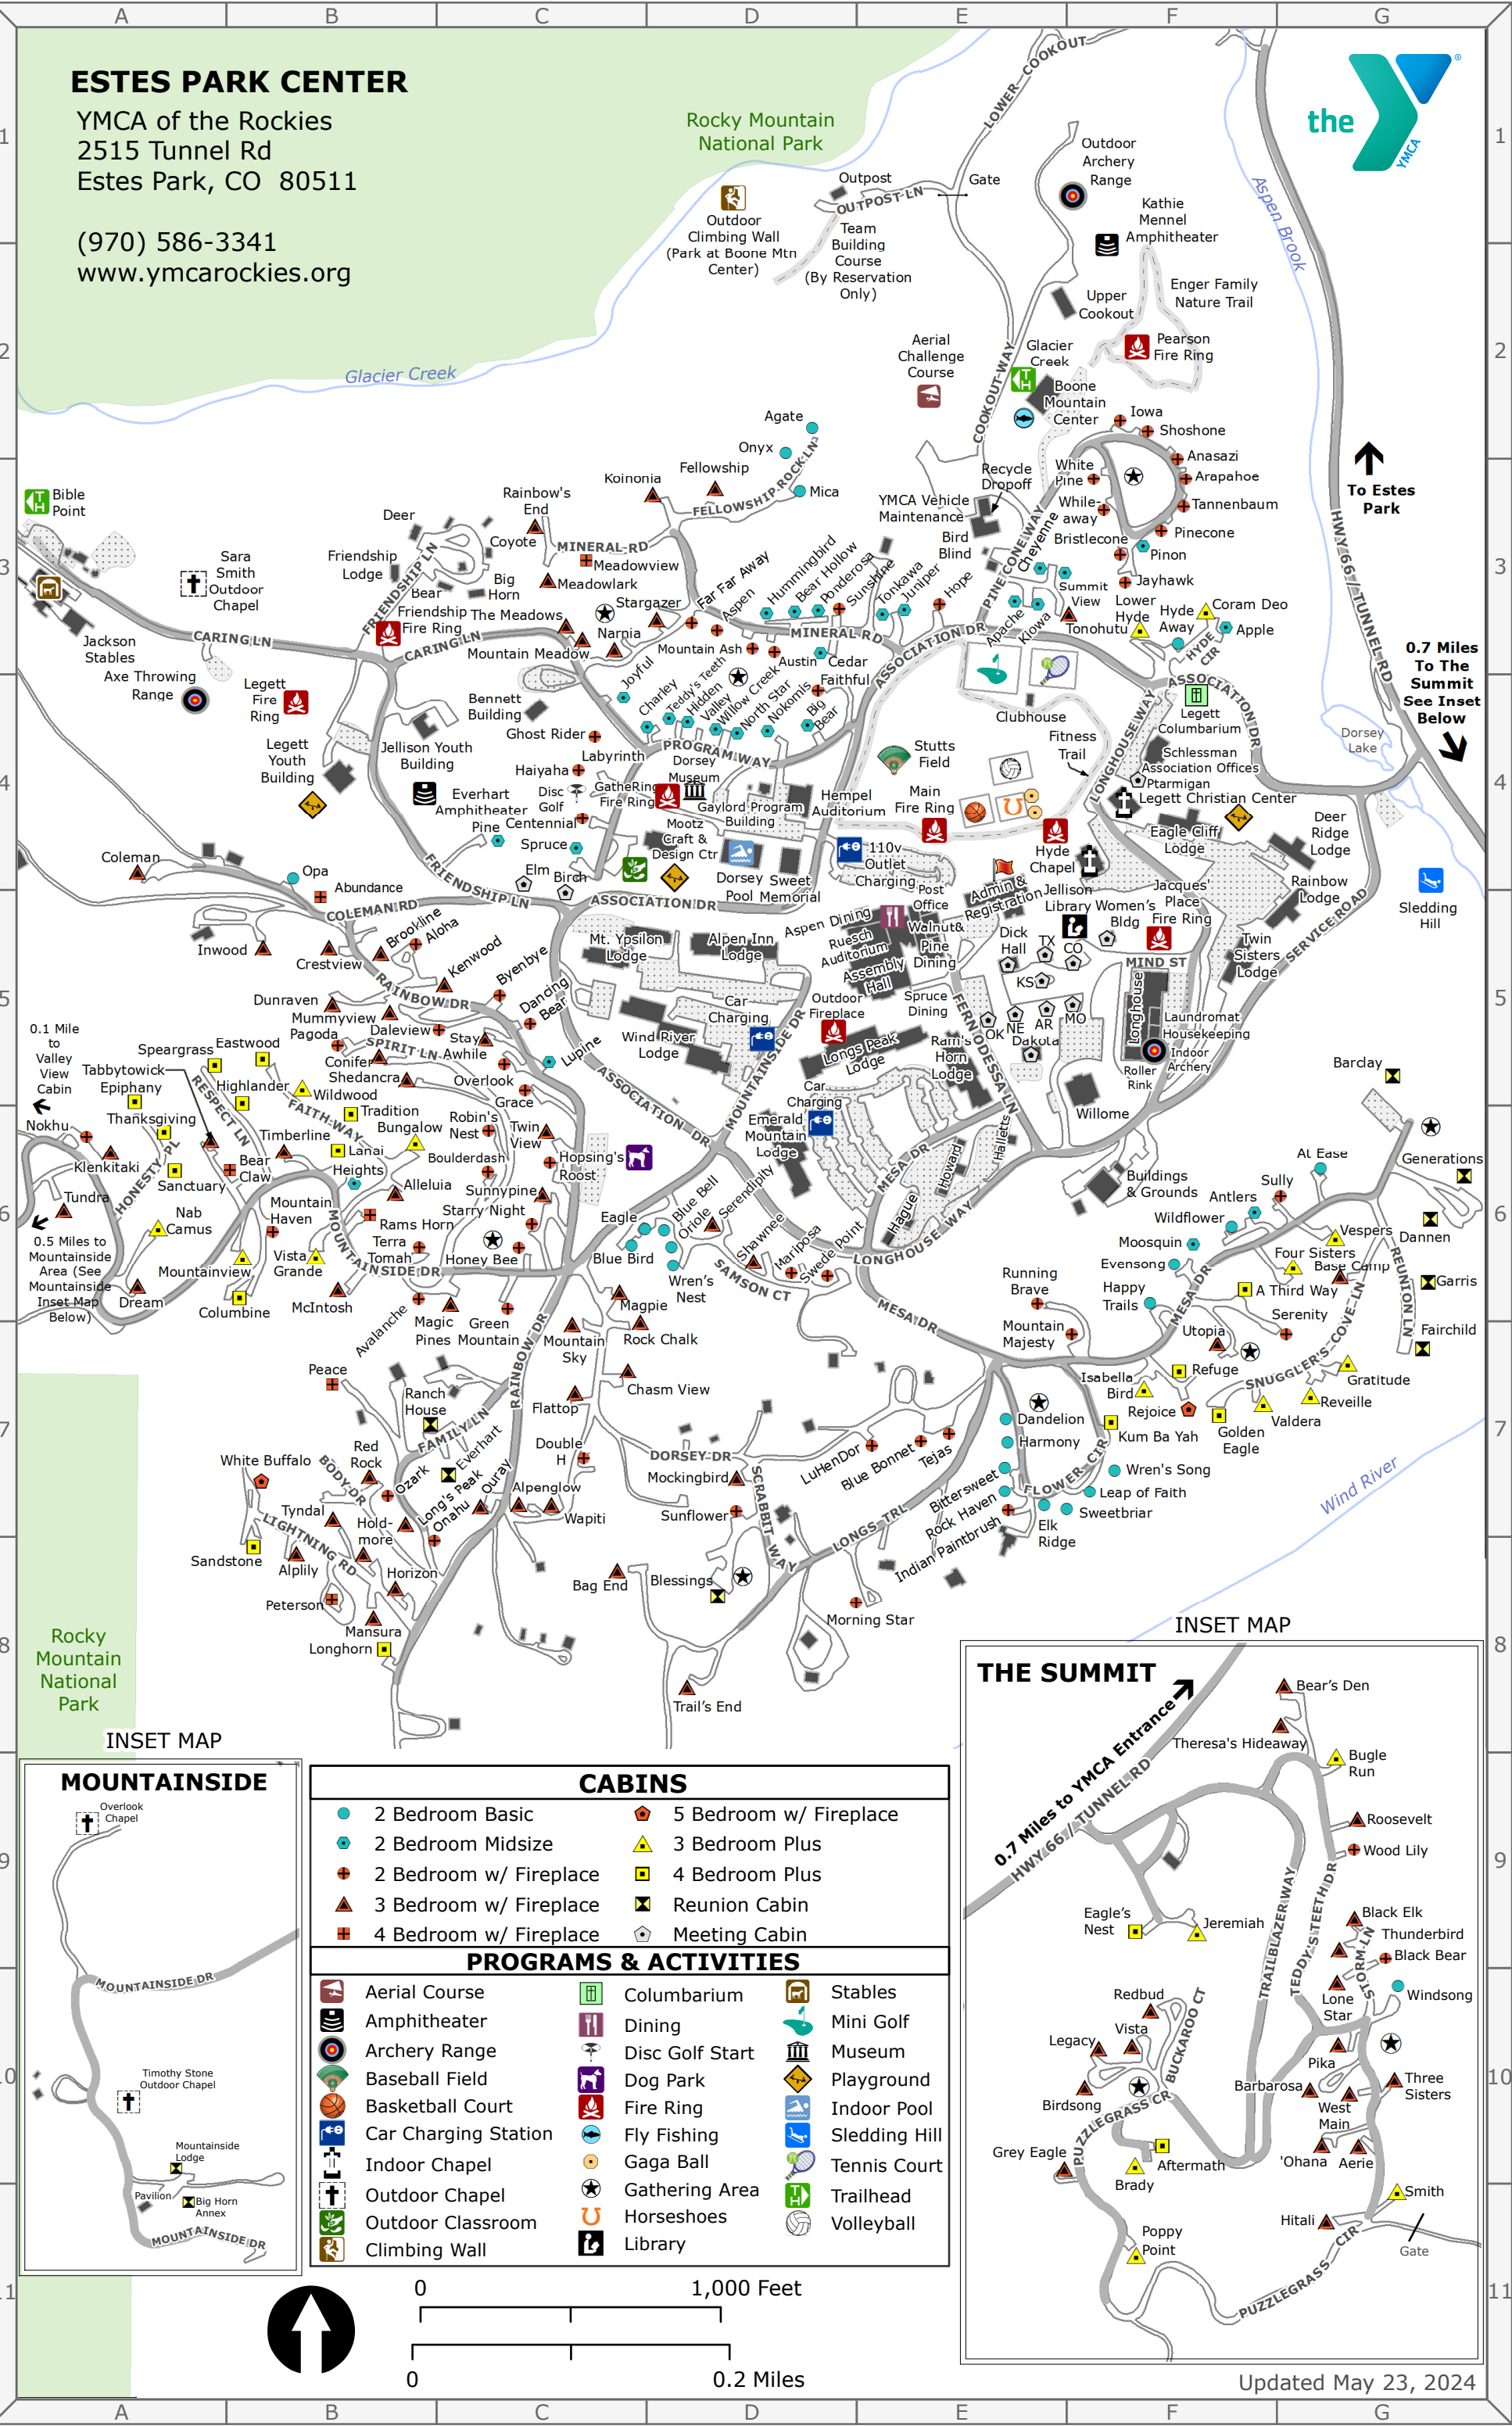

ESTES PARK CENTER

YMCA of the Rockies
2515 Tunnel Rd
Estes Park, CO 80511

(970) 586-3341
www.ymcarockies.org

0.7 Miles To The Summit
See Inset Below

To Estes Park