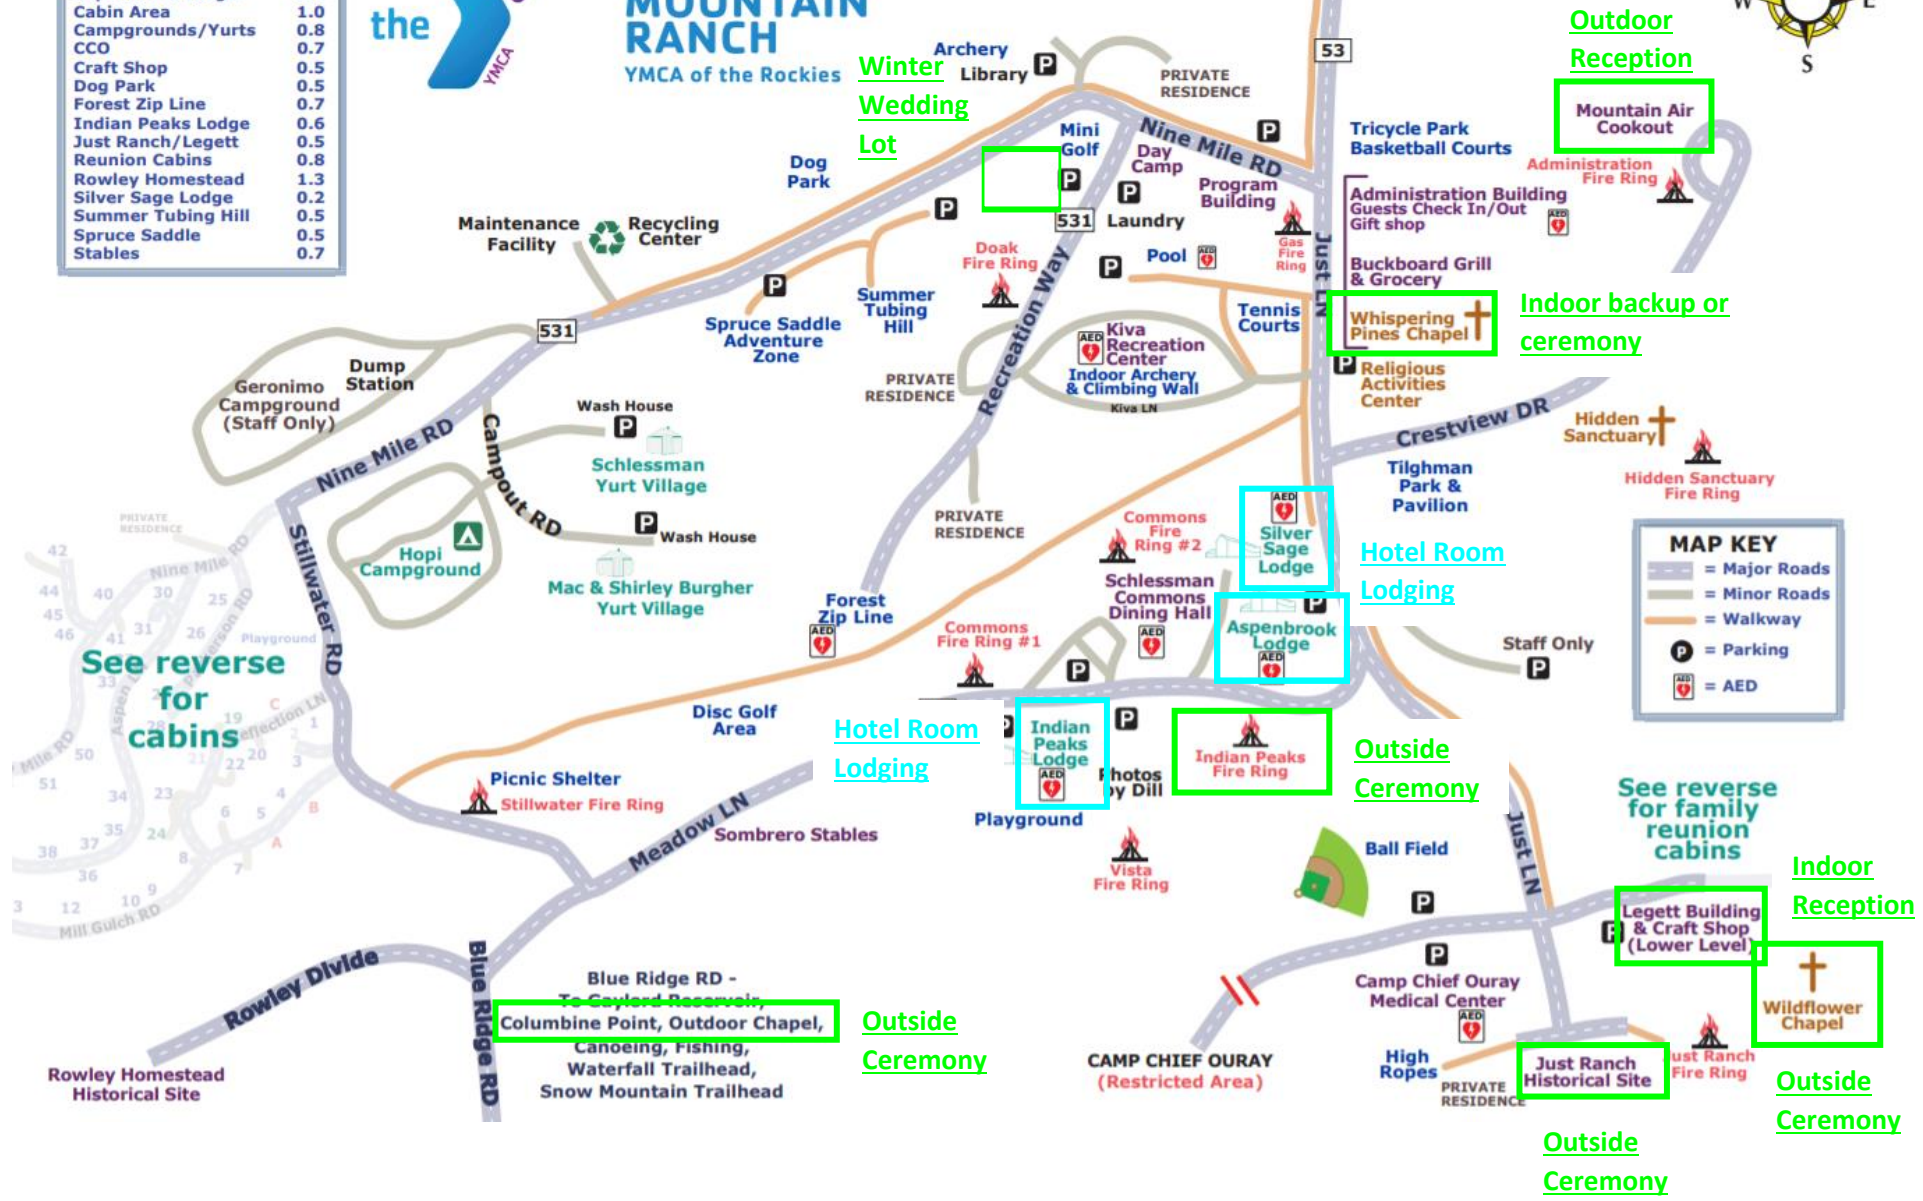

MILEAGE	
ADMINISTRATION BLDG. TO	
Aspenbrook Lodge	0.2
Cabin Area	1.0
Campgrounds/Yurts	0.8
CCO	0.7
Craft Shop	0.5
Dog Park	0.5
Forest Zip Line	0.7
Indian Peaks Lodge	0.6
Just Ranch/Legett	0.5
Reunion Cabins	0.8
Rowley Homestead	1.3
Silver Sage Lodge	0.2
Summer Tubing Hill	0.5
Spruce Saddle	0.5
Stables	0.7

SNOW MOUNTAIN RANCH

YMCA of the Rockies

35 MILES ROCKY MOUNTAIN NATIONAL PARK
 33 MILES GRAND LAKE
 20 MILES HOT SULPHUR SPRINGS
 6 MILES GRANBY
 4 MILES TABERNASH
 10 MILES FRASER
 12 MILES WINTER PARK
 US HIGHWAY 40

MAP KEY	
	= Major Roads
	= Minor Roads
	= Walkway
	= Parking
	= AED

See reverse for cabins

See reverse for family reunion cabins

Blue Ridge RD - To Cayler Reservoir, Columbine Point, Outdoor Chapel, Canoeing, Fishing, Waterfall Trailhead, Snow Mountain Trailhead

CABIN LOCATION KEY			
36	Agape*	53	Magnolia
5	Alpenglow	6	Maggie
52	Bald Eagle	9	Marmot
20	Bliss	61	Misty
40	Bluebonnet	14	Mountainstar
30	Blue Spruce	12	Nacape
41	Bright Star	28	Northwind
35	Bighorn	32	Orion
21	Buffalo	34	Pacaya
26	Cassiopeia	50	Pinecone
45	Chalet	1	Reflection
23	Cheyenne	62	Running Bear
33	Columbine	27	Selak
3	Driftwood	37	Sitzmark
59	Eagles Nest	31	Snow Cone
13	Elkhorn	25	Snowview*
42	Evergreen	39	Spruce
56	Hallmark	7	Tabernash
2	Hawkeye*	51	Telemark
38	Hermosa	64	Three Sons
55	High Flight	46	Tippecanoe
60	Isaiah	54	Treetop
8	Jamaa	44	Westwood
63	Little White Dove	10	Wild Rose
22	Longhorn	57	Woodhaven
58	Longview	4	Yarrow