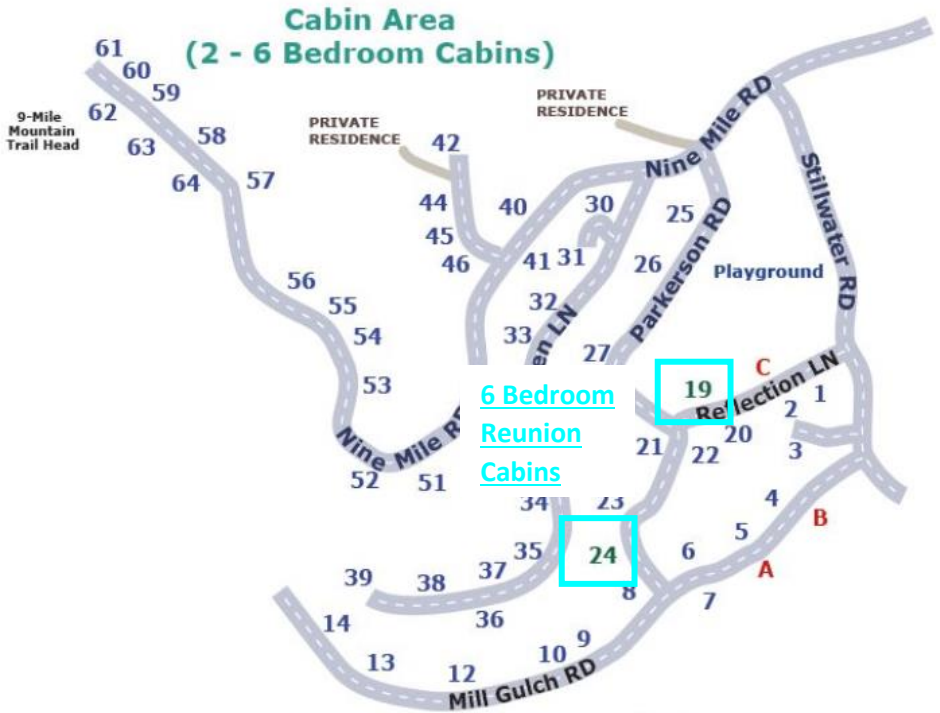

Check-in / Check-out times

Cabin / Lodge:
Check-In is by 6pm
Check-Out is 10am

Yurt Only:
Check-In is by 6pm
Check-Out is at Noon

Campground Only (Summer Only):
Check-In is at 1pm
Check-Out is at Noon

CABIN LOCATION KEY			
36	Agape*	53	Magnolia
5	Alpenglow	6	Maggie
52	Bald Eagle	9	Marmot
20	Bliss	61	Misty
40	Bluebonnet	14	Mountainstar
30	Blue Spruce	12	Nacape
41	Bright Star	28	Northwind
35	Bighorn	32	Orion
21	Buffalo	34	Pacaya
26	Cassiopeia	50	Pinecone
45	Chalet	1	Reflection
23	Cheyenne	62	Running Bear
33	Columbine	27	Selak
3	Driftwood	37	Sitzmark
59	Eagles Nest	31	Snow Cone
13	Elkhorn	25	Snowview*
42	Evergreen	39	Spruce
56	Hallmark	7	Tabernash
2	Hawkeye*	51	Telemark
38	Hermosa	64	Three Sons
55	High Flight	46	Tippecanoe
60	Isaiah	54	Treetop
8	Jamaa	44	Westwood
63	Little White Dove	10	Wild Rose
22	Longhorn	57	Woodhaven
58	Longview	4	Yarrow

* Cabins for Adoption

FAMILY REUNION LOCATION KEY	
19	Holdmore
24	Willow
502	Snowberry
503	Timberline
504	Wilderness
505	Centennial
506	Heritage
507	Independence
508	Legacy

A - C Cabin Sites available for Adoption