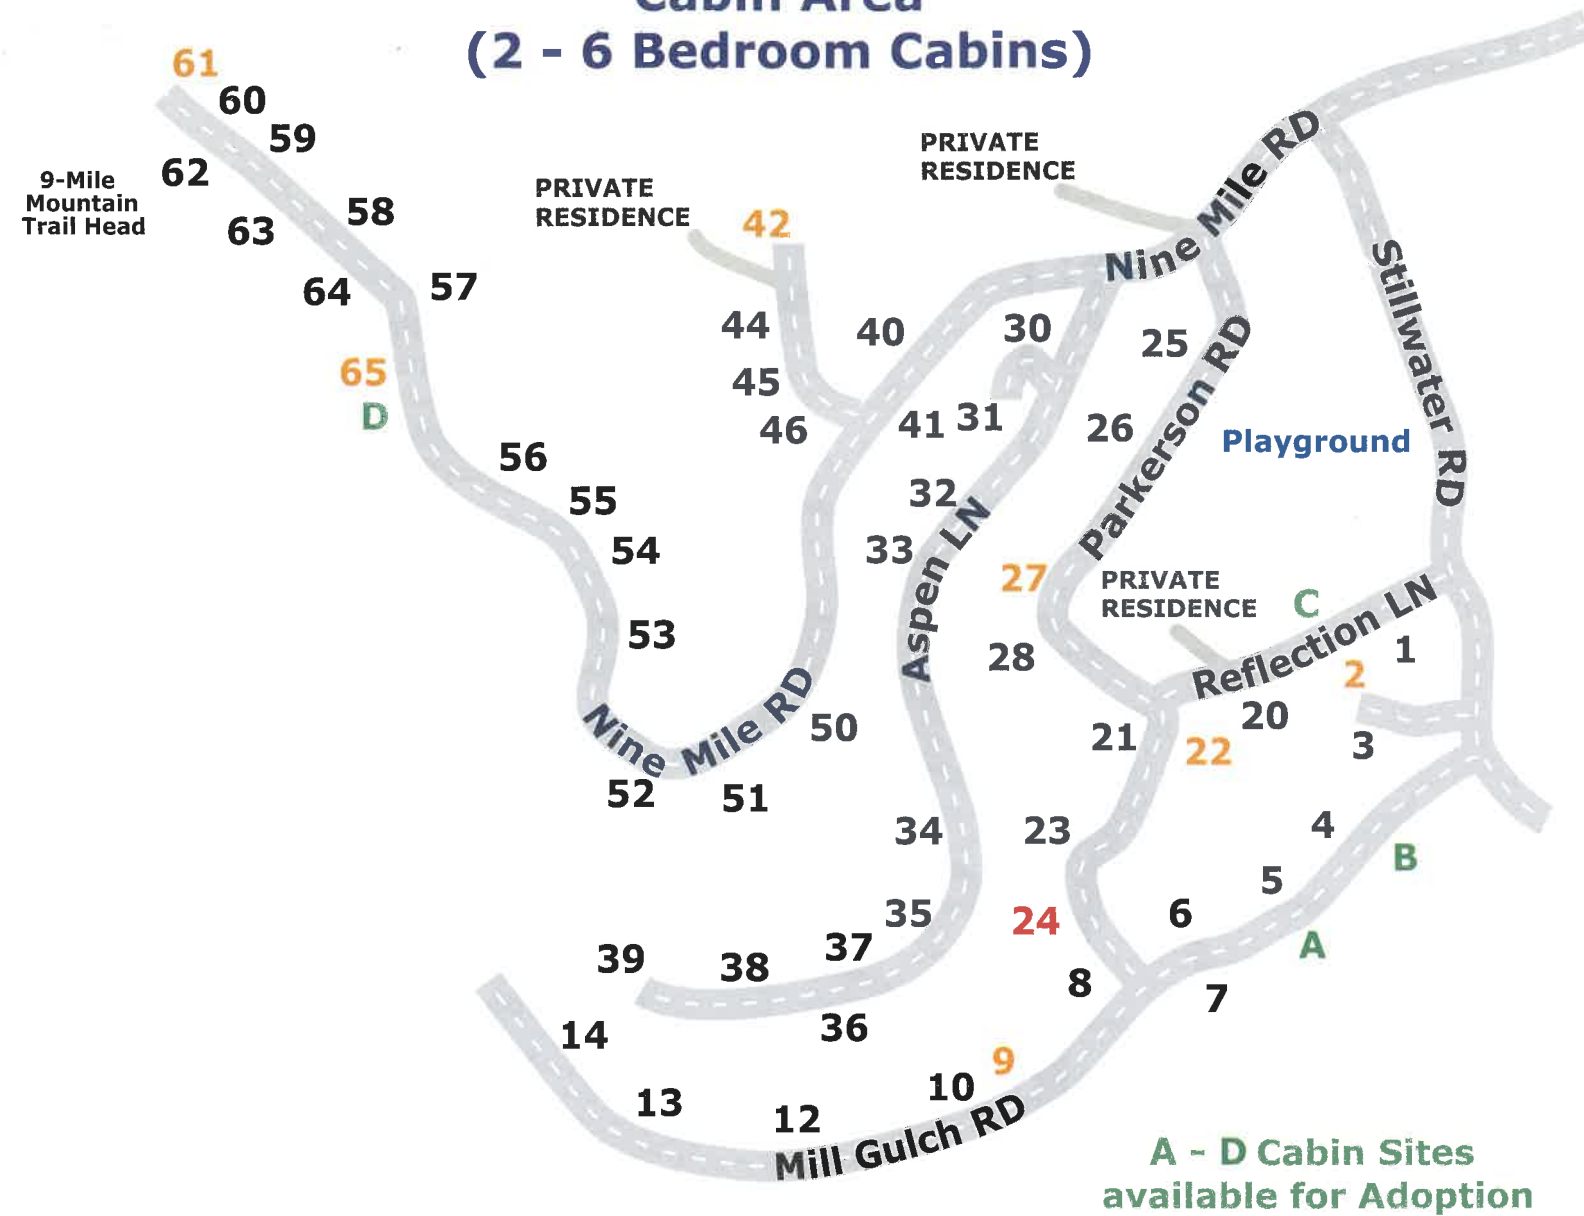

5 Alpenglow	58 Longview
52 Bald Eagle	53 Magnolia
35 Bighorn	6 Magpie
20 Bliss	9 Marmot
40 Bluebonnet	61 Misty
65 Blue Ridge	14 Mountainstar
30 Blue Spruce*	12 Nacape
41 Bright Star	28 Northwind*
26 Cassiopeia	32 Orion
45 Chalet*	34 Pacaya
23 Cheyenne	50 Pinecone
21 Chickadee	1 Reflection
33 Columbine	62 Running Bear
3 Driftwood	37 Sitzmark
59 Eagles Nest	31 Snow Cone
13 Elkhorn	25 Snowview*
42 Evergreen	39 Spruce
2 Fox Den	7 Tabernash
27 Grandpa Snazzy	51 Telemark
56 Hallmark*	64 Three Sons
38 Hermosa	46 Tippecanoe
55 High Flight	54 Treetop
36 Hope	44 Westwood
60 Isaiah	10 Wild Rose
8 Jamaa	57 Woodhaven
63 Little White Dove	4 Yarrow
22 Longhorn	

* Cabins for Adoption
Pet Free Cabins

CABIN LOCATION KEY NUMERICAL

1 Reflection	36 Hope
2 Fox Den	37 Sitzmark
3 Driftwood	38 Hermosa
4 Yarrow	39 Spruce
5 Alpenglow	40 Bluebonnet
6 Magpie	41 Bright Star
7 Tabernash	42 Evergreen
8 Jamaa	44 Westwood
9 Marmot	45 Chalet*
10 Wild Rose	46 Tippecanoe
12 Nacape	50 Pinecone
13 Elkhorn	51 Telemark
14 Mountainstar	52 Bald Eagle
20 Bliss	53 Magnolia
21 Chickadee	54 Treetop
22 Longhorn	55 High Flight
23 Cheyenne	56 Hallmark*
25 Snowview*	57 Woodhaven
26 Cassiopeia	58 Longview
27 Grandpa Snazzy	59 Eagles Nest
28 Northwind*	60 Isaiah
30 Blue Spruce*	61 Misty
31 Snow Cone	62 Running Bear
32 Orion	63 Little White Dove
33 Columbine	64 Three Sons
34 Pacaya	65 Blue Ridge
35 Bighorn	

* Cabins for Adoption
Pet Free Cabins

**Cabin Area
(2 - 6 Bedroom Cabins)**

A - D Cabin Sites available for Adoption