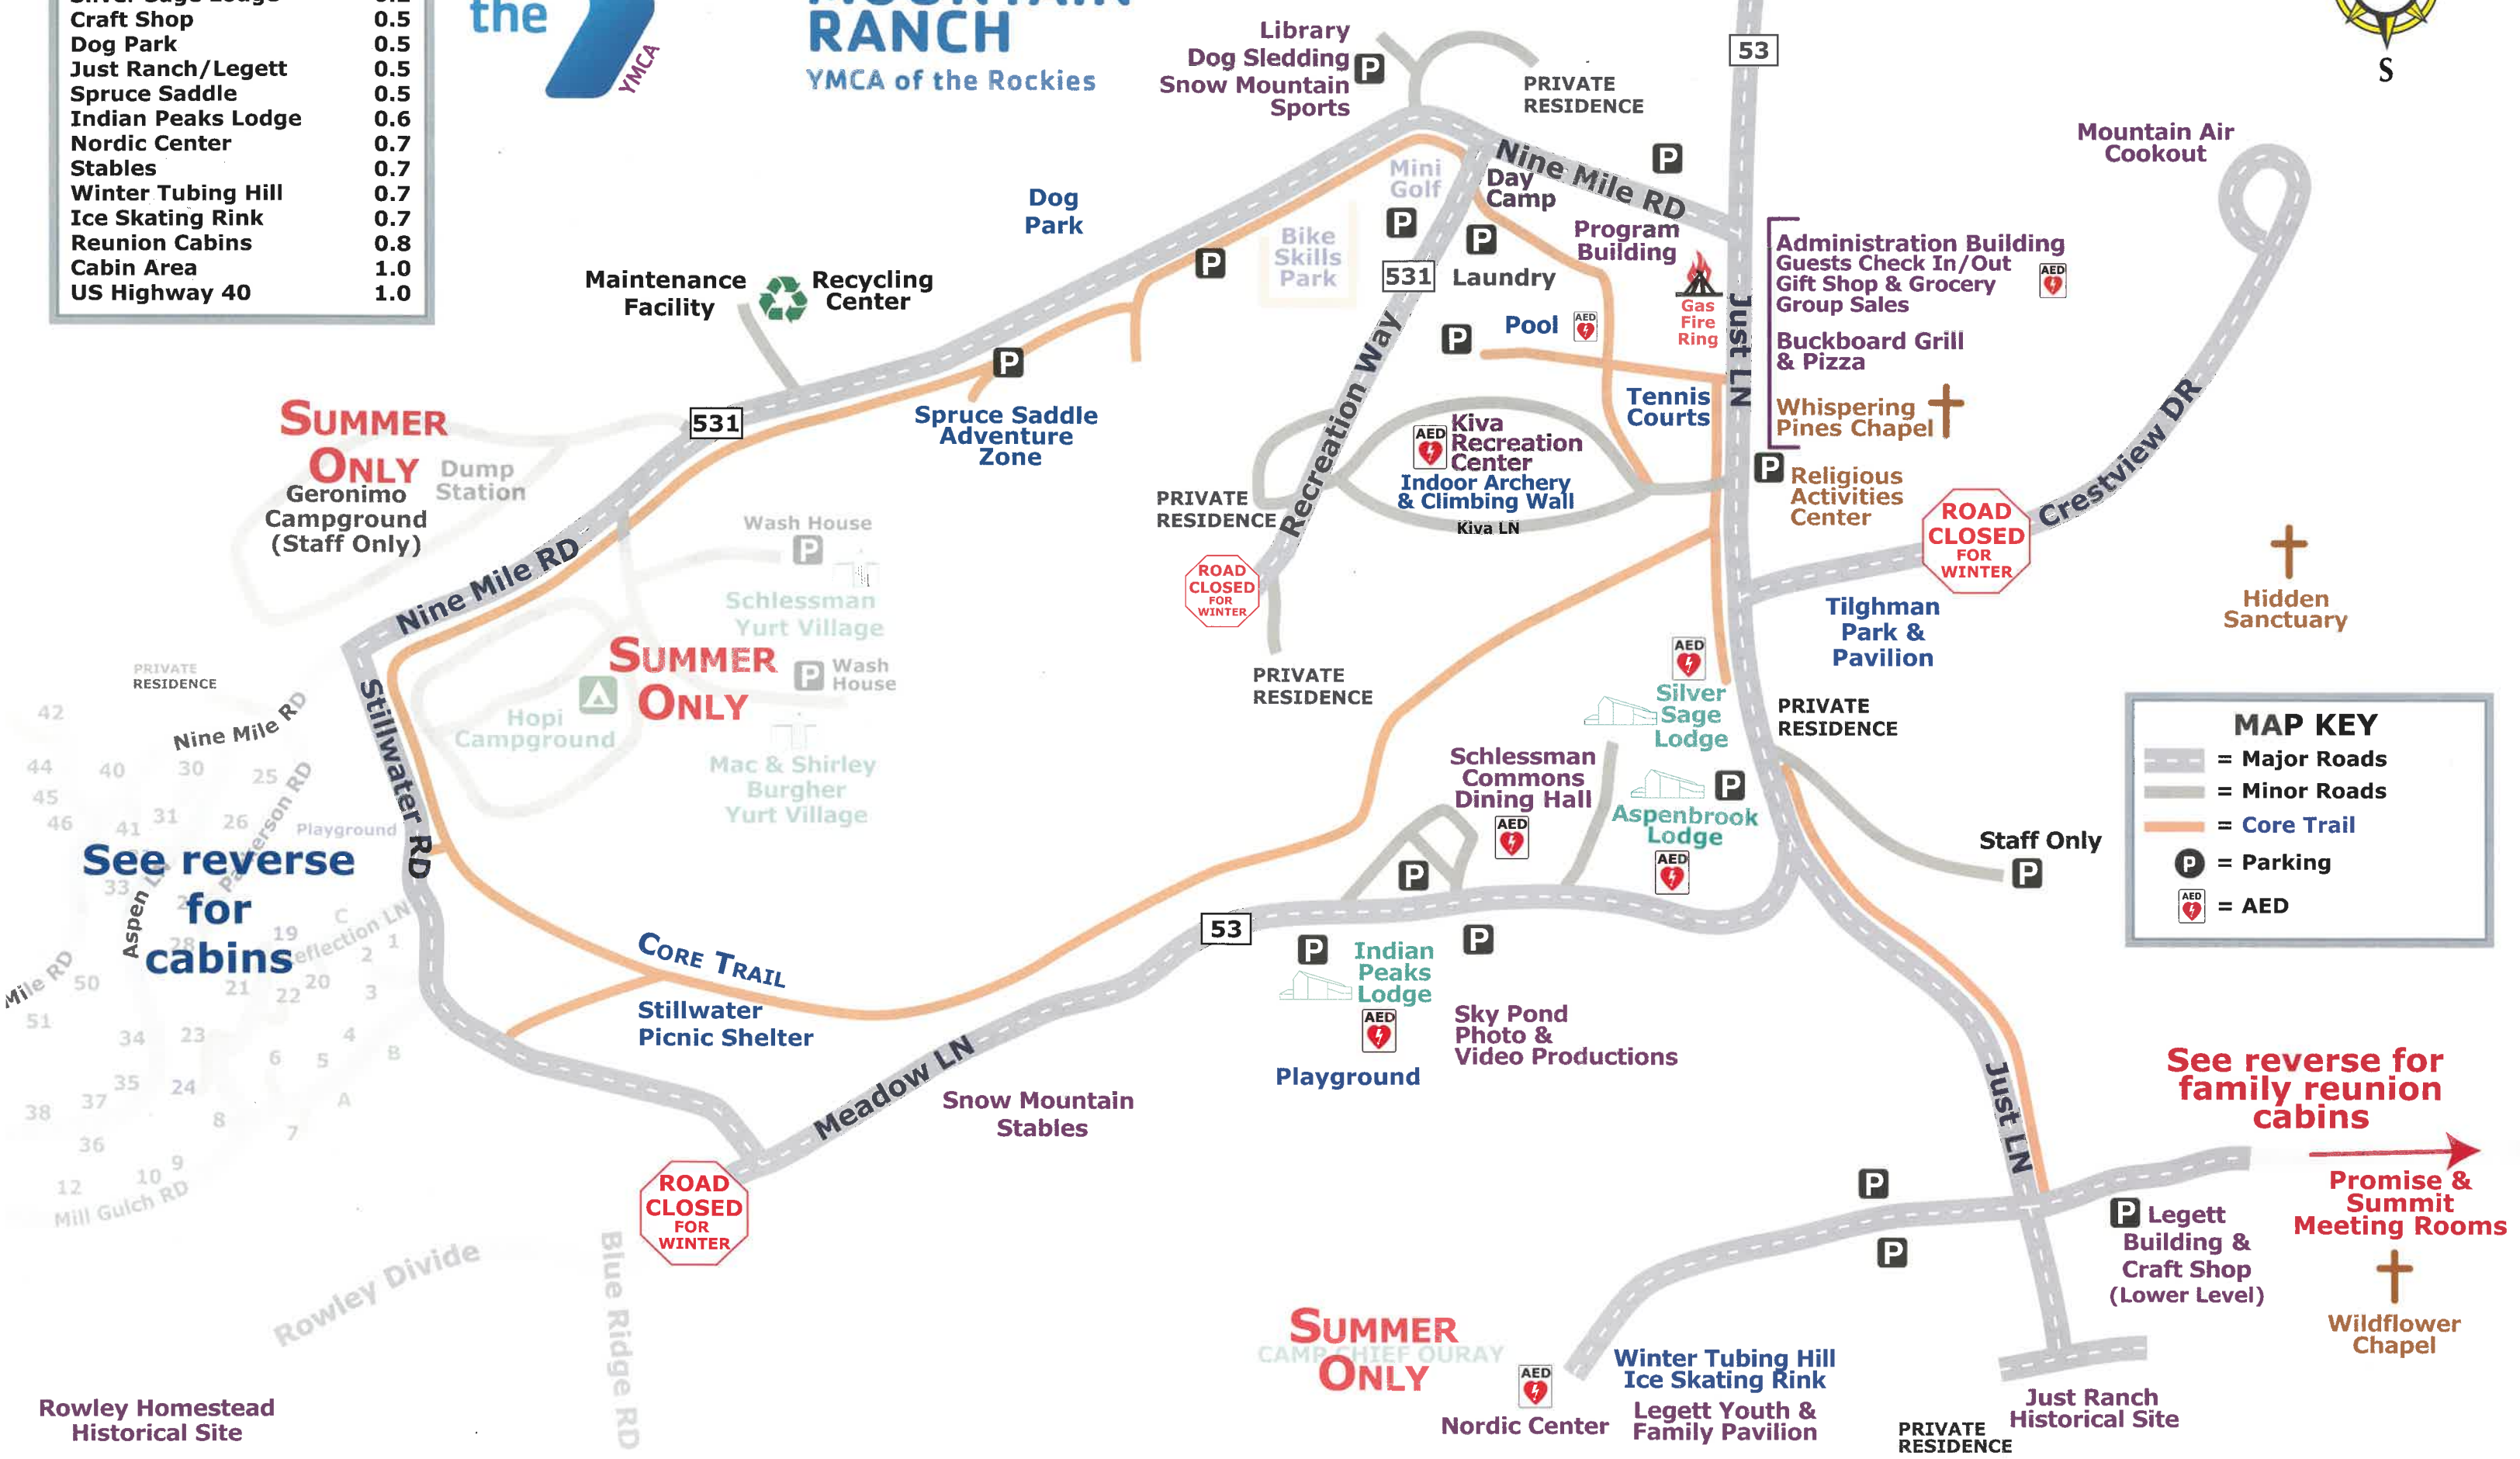

SNOW MOUNTAIN RANCH

YMCA of the Rockies

35 MILES ROCKY MOUNTAIN NATIONAL PARK
 33 MILES GRAND LAKE
 20 MILES HOT SULPHUR SPRINGS
 6 MILES GRANBY
 4 MILES TABERNASH
 10 MILES FRASER
 12 MILES WINTER PARK
 57 MILES I-70

← US HIGHWAY 40 →

MAP KEY

- = Major Roads
- = Minor Roads
- = Core Trail
- = Parking
- = AED

SUMMER ONLY
 Geronimo Campground (Staff Only)

SUMMER ONLY
 Mac & Shirley Burgher Yurt Village

See reverse for cabins

See reverse for family reunion cabins
 Promise & Summit Meeting Rooms

Rowley Homestead Historical Site

SUMMER ONLY
 Nordic Center
 Winter Tubing Hill Ice Skating Rink
 Legett Youth & Family Pavilion

Just Ranch Historical Site

Check-in
Check-out times

Cabin / Lodge:
Check-In is by 6pm
Check-Out is 10am

CABIN LOCATION KEY ALPHABETICAL

- | | |
|----------------------|-----------------|
| 36 Agape | 53 Magnolia |
| 5 Alpenglow | 6 Magpie |
| 52 Bald Eagle | 9 Marmot |
| 35 Bighorn | 61 Misty |
| 20 Bliss | 14 Mountainstar |
| 40 Bluebonnet | 12 Nacape |
| 65 Blue Ridge | 28 Northwind |
| 30 Blue Spruce | 32 Orion |
| 41 Bright Star | 34 Pacaya |
| 26 Cassiopeia | 50 Pinecone |
| 45 Chalet* | 1 Reflection |
| 23 Cheyenne | 62 Running Bear |
| 21 Chickadee | 27 Selak* |
| 33 Columbine | 37 Sitzmark |
| 3 Driftwood | 31 Snow Cone |
| 59 Eagles Nest | 25 Snowview* |
| 13 Elkhorn | 39 Spruce |
| 42 Evergreen | 7 Tabernash |
| 2 Fox Den | 51 Telemark |
| 56 Hallmark | 64 Three Sons |
| 38 Hermosa | 46 Tippecanoe |
| 55 High Flight | 54 Treetop* |
| 60 Isaiah | 44 Westwood |
| 8 Jamaa | 10 Wild Rose |
| 63 Little White Dove | 57 Woodhaven |
| 22 Longhorn | 4 Yarrow |
| 58 Longview | |