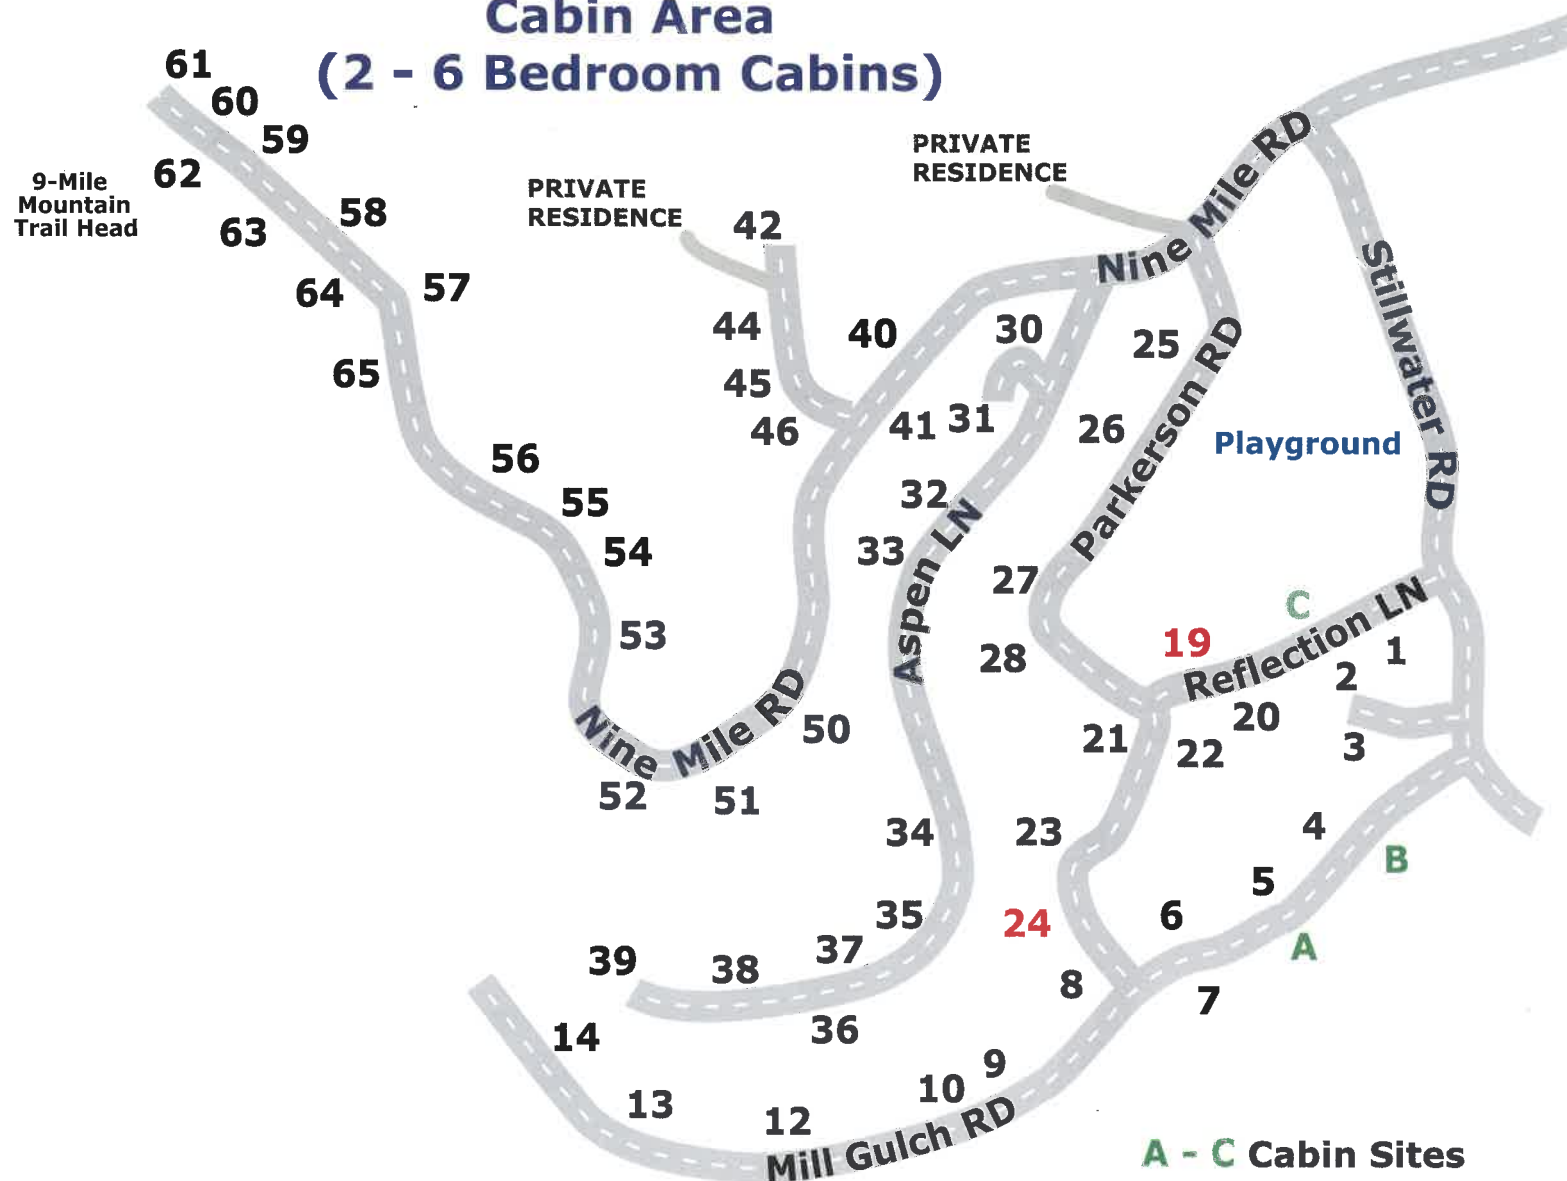

CABIN LOCATION KEY ALPHABETICAL

36 Agape	53 Magnolia
5 Alpenglow	6 Magpie
52 Bald Eagle	9 Marmot
35 Bighorn	61 Misty
20 Bliss	14 Mountainstar
40 Bluebonnet	12 Nacape
65 Blue Ridge	28 Northwind
30 Blue Spruce	32 Orion
41 Bright Star	34 Pacaya
26 Cassiopeia	50 Pinecone
45 Chalet*	1 Reflection
23 Cheyenne	62 Running Bear
21 Chickadee	27 Selak*
33 Columbine	37 Sitzmark
3 Driftwood	31 Snow Cone
59 Eagles Nest	25 Snowview*
13 Elkhorn	39 Spruce
42 Evergreen	7 Tabernash
2 Fox Den	51 Telemark
56 Hallmark	64 Three Sons
38 Hermosa	46 Tippecanoe
55 High Flight	54 Treetop*
60 Isaiah	44 Westwood
8 Jamaa	10 Wild Rose
63 Little White Dove	57 Woodhaven
22 Longhorn	4 Yarrow
58 Longview	

* Cabins for Adoption

CABIN LOCATION KEY NUMERICAL

1 Reflection	36 Agape
2 Fox Den	37 Sitzmark
3 Driftwood	38 Hermosa
4 Yarrow	39 Spruce
5 Alpenglow	40 Bluebonnet
6 Magpie	41 Bright Star
7 Tabernash	42 Evergreen
8 Jamaa	44 Westwood
9 Marmot	45 Chalet*
10 Wild Rose	46 Tippecanoe
12 Nacape	50 Pinecone
13 Elkhorn	51 Telemark
14 Mountainstar	52 Bald Eagle
20 Bliss	53 Magnolia
21 Chickadee	54 Treetop*
22 Longhorn	55 High Flight
23 Cheyenne	56 Hallmark
25 Snowview*	57 Woodhaven
26 Cassiopeia	58 Longview
27 Selak*	59 Eagles Nest
28 Northwind	60 Isaiah
30 Blue Spruce	61 Misty
31 Snow Cone	62 Running Bear
32 Orion	63 Little White Dove
33 Columbine	64 Three Sons
34 Pacaya	65 Blue Ridge
35 Bighorn	

* Cabins for Adoption

**Cabin Area
(2 - 6 Bedroom Cabins)**

A - C Cabin Sites available for Adoption